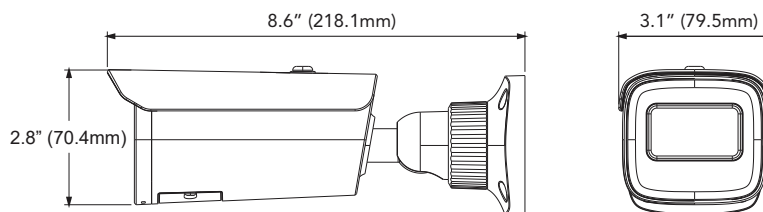

### OVERVIEW

- 4MP (2592 x 1520) H.265 Full Real Time Encoding
- Max. Resolution: 2592 x 1520
- True Day / Night Operation with ICR Automatic Switching
- Up to 165ft Nighttime IR Illumination
- Smart IR Illumination
- 2.8 - 12mm Varifocal Motorized Lens with Autofocus
- True WDR
- 3D DNR, HLC, BLC, Defog, and ROI encoding
- Supports image distortion correction
- Built-in micro SD card slot with video and still image capture function (up to 256GB)
- Supports triple streams
- DC12V/PoE power supply
- IP67 ingress protection
- P2P/NAT Function available
- Supports remote monitoring by Smart Phones/Tablets with iOS and Android OS
- Intelligent analytics including: Line Crossing, Region intrusion, Person and Vehicle Counting, Scene Change/Vandalism Detection, Face Detection and others.

### DIMENSIONS

Unit : inch(mm)